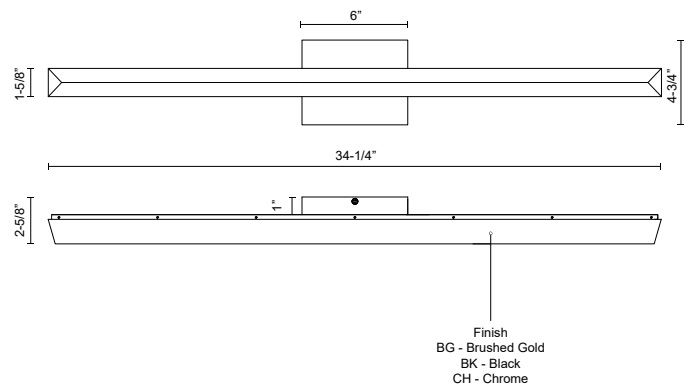

SAPHIR VL27534

WALL

PROJECT

DESCRIPTION

Invite warmth into your space with our Saphir Collection. This modern vanity light adds depth and style with its great triangular ribbed diffuser and horizontal or vertical hanging options. With three finishes to choose from, this piece is a spectacular option for any decor style

SPECIFICATION DETAILS

Fixture Dimensions	W34-1/4" x H4-3/4" x H2-5/8"
Light Source	LED with DC Driver
Wattage	30W
Total Lumens	3150lm
Delivered Lumens	BG-2833lm; BK-2835lm; CH-2805lm;
Voltage	120V
Color Temperature	3000K
CRI (Ra)	90CRI
Optional Color Temps	2700K - 5000K Available, Minimum Order Quantities Apply
LED Rated Life	50,000 hours
Dimming	100% - 10%, TRIAC or ELV Dimmer (Not Included)
Diffuser Details	Clear exterior Frosted Interior Acrylic
ADA Compliant	Yes
Location	Damp
Illumination Direction	Front
Mounting Style	All Orientation
CEC Title 24 JA8	Yes, JA8-2022
Canopy Dimensions	W6" x H4-3/4" x E1"
Paint Finish	BG01; BK02; CH01;

* For custom options, consult factory for details.

* For warranty information, please visit www.kuzcolighting.com/warranty

KUZCO

CANADA: 19054 28TH AVENUE - SURREY, BC V3Z 6M3

USA: 3035 E. LONE MOUNTAIN ROAD - LAS VEGAS, NV 89081

WWW.KUZCOLIGHTING.COM

© 2023 KUZCO LIGHTING. ALL RIGHTS RESERVED.

COMMENT